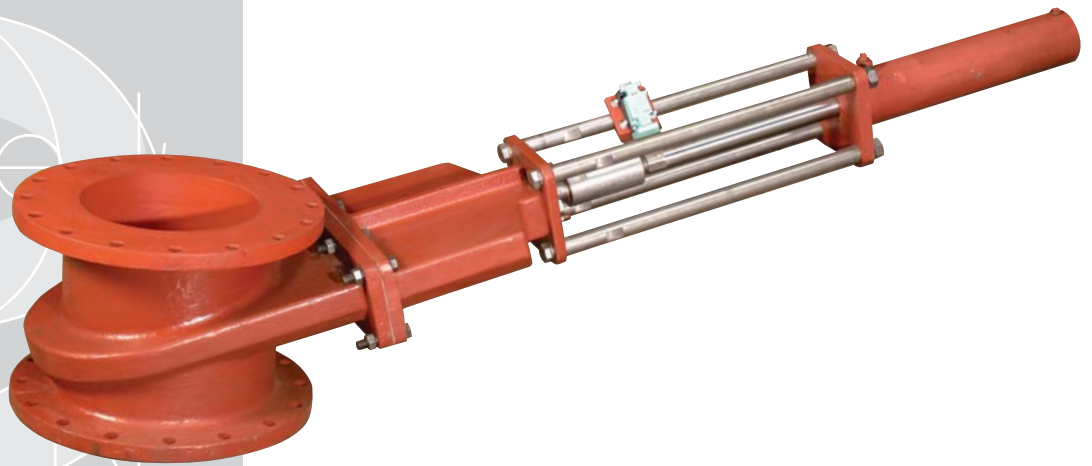

# HOT FEED GATE VALVE MK2

Developed to control charge under the arduous conditions encountered in submerged arc furnaces, the Nicro Hot Feed Valve is robust and proven. It is manufactured both in a ferrous material developed by Nicro to handle high temperatures, and in a non-magnetic/austenitic stainless steel where eddy currents are a concern.

## Advantages - Features

- Handles hot mixes up to 1000°C
- Feed material +/- 15mm in diameter
- Pneumatic / hydraulic operation allows remote control
- No cooling required
- Eliminates gas leakage to working areas
- Various valve sizes available

## Applications

- Kiln discharge
- Furnace charge
- Hot or cold mix