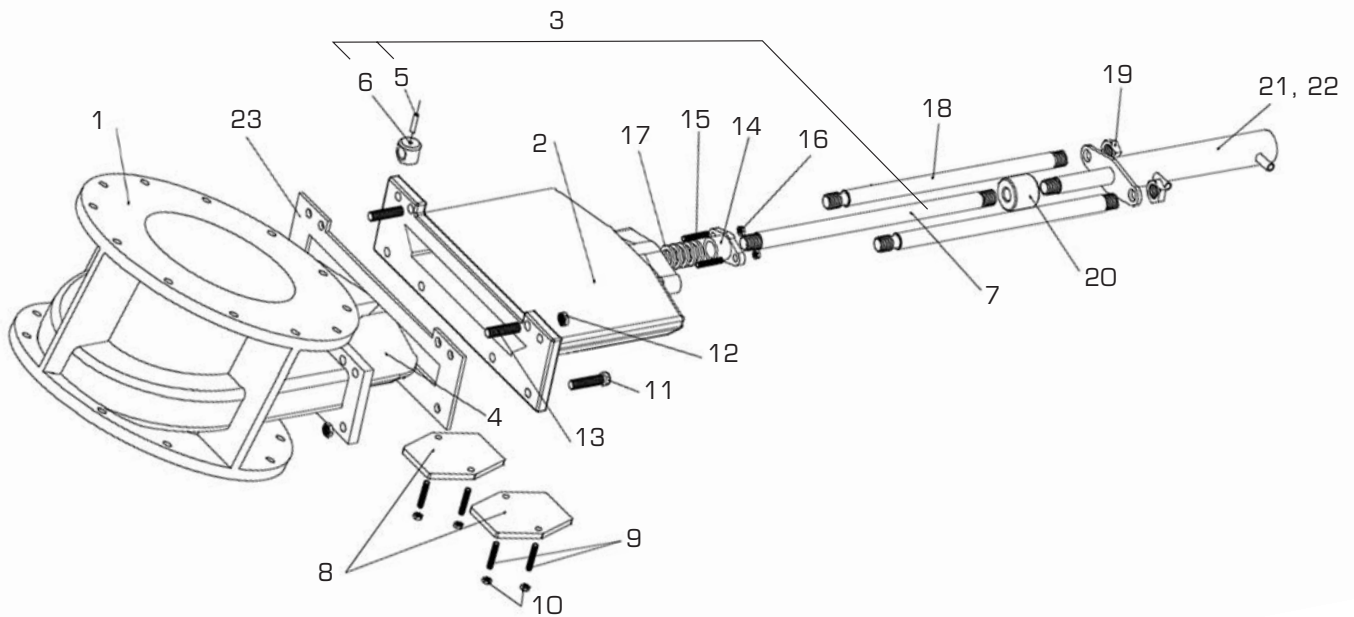

HOT FEED GATE VALVE MK2

Item	Description	Part No		
		200NB	300NB	400NB
1.	Body	33010709	33010990	33011109
2.	Bonnet	33020709	33020909	33021109
3.	Shaft & boss	33030701	33030901	33031101
4.	Gate	33040709	33040909	33041109
5.	Pin	33050701	33050901	33051101
6.	Boss	33060701	33060901	33061101
7.	Shaft	33070701	33070901	33071101
8.	Dust cover			33081101
9.	Stud			33091101
10.	Nut			33101101
11.	Bolts	33110701	33110901	33111101
12.	Nuts	33120701	33120901	33121101
13.	Studs	33130701	33130901	33131101
14.	Gland	33140709	33140909	33141109
15.	Gland studs	33150701	33150901	33151101
16.	Gland nuts	33160701	33160901	33161101
17.	Gland packing	33170721	33170921	33171121
18.	Pillars	33180701	33180901	33181101
19.	Nut pillars	33190701	33190901	33191101
20.	Coupling	33200701	33200901	33201101
21.	Hydraulic cylinder	33210701	33210901	33211101
22.	Air cylinder	33220701	33220901	33221101
23.	Gasket	33230717	33230917	33231117

Note: When ordering spares, specify the part number. Item numbers are for illustration reference only.

Nicro has a policy of continual research and development, and reserves the right to change data without notice.